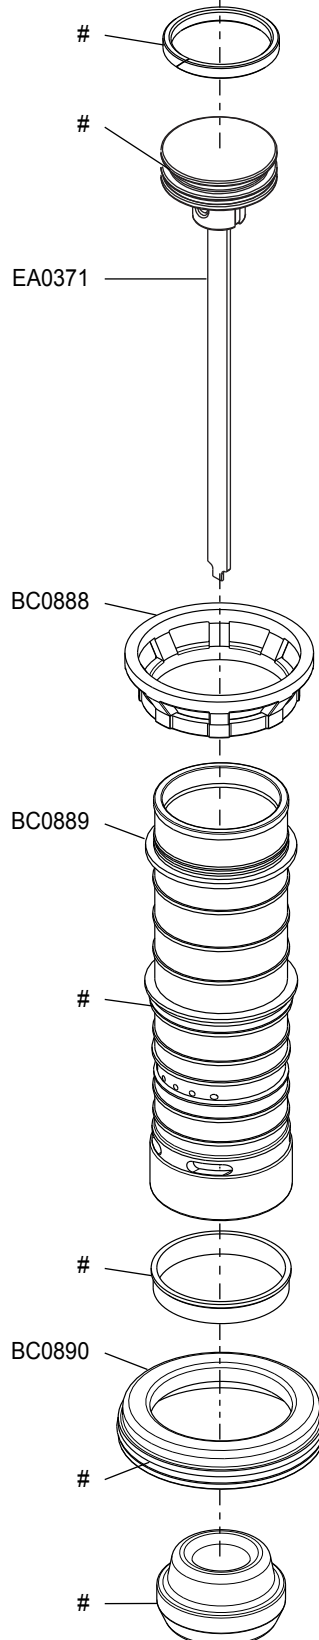

= Contents of YK0868 Repair Kit

Model
9B0001N